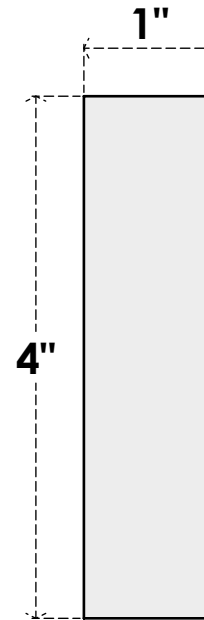

ROSP040X040X100SDG12

4"W X 4"H X 1"P STANDARD SEDGWICK SPIRAL ROSETTE WITH SQUARE EDGE,
ARCHITECTURAL GRADE PVC

FRONT

SIDE

EKENA MILLWORK
2300 WEST MAIN ST.
CLARKSVILLE, TX 75426
TOLL FREE: 866-607-0453
WWW.EKENAMILLWORK.COM

NOTES

1. INSTALLATION TO BE COMPLETED IN ACCORDANCE WITH MANUFACTURER'S SPECIFICATIONS.
2. DRAWING MAY NOT BE TO SCALE
3. THIS DRAWING IS INTENDED FOR DESIGN AND PLANNING PURPOSES ONLY.
4. ALL INFORMATION CONTAINED HEREIN WAS CURRENT AT THE TIME OF DEVELOPMENT BUT MUST BE REVIEWED AND APPROVED BY THE PRODUCT MANUFACTURER TO BE CONSIDERED ACCURATE.
5. ARCHITECTURAL GRADE PVC PRODUCTS ARE MADE FROM EXPANDED CELLULAR PVC AND COME NATURALLY WHITE BUT MAY BE PAINTED