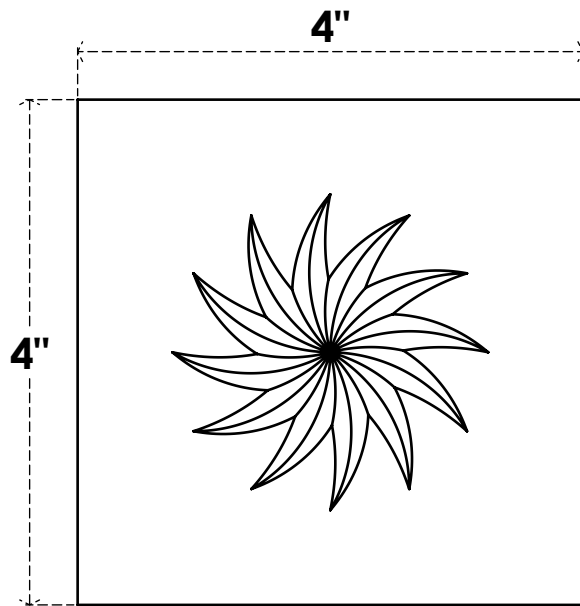

ROSP040X040X100SDG12

4"W X 4"H X 1"P STANDARD SEDGWICK SPIRAL ROSETTE WITH SQUARE EDGE,
ARCHITECTURAL GRADE PVC

FRONT

SIDE

EKENA MILLWORK
2300 WEST MAIN ST.
CLARKSVILLE, TX 75426
TOLL FREE: 866-607-0453
WWW.EKENAMILLWORK.COM